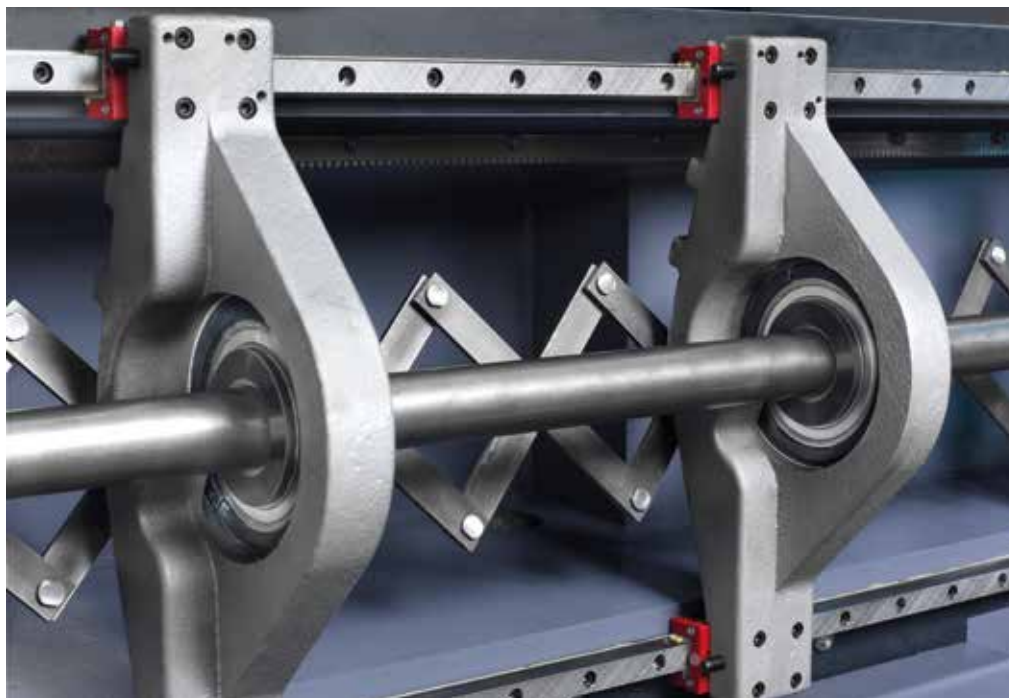

MBL65

*Electronic bar loading magazine
for optimal turning results*

INDEX
TRAUB

better.parts.faster.

Fast bar change and precise guidance

Backlash-free bar guidance by rolling bearing

Bearing plates, connected via slidable lattice grates, serve as a bar feeder running in roller bearings for receiving a bar stock.

Bar loading magazine for optimal turning results

- Backlash-free guidance of the bar in rolling bearings, with diameter-specific plastic sleeves
- Outstanding smoothness and accuracy
- Top machining results in terms of surface and tolerances – even with shaped material
- Precise alignment of the bar stock to the spindle center
- Fast bar change through intelligent process flow and fast axis movements
- Automated measurement of bar length

Loading position

Pre-insertion

Provisioning

Transfer position

Machining position

Intelligent loader and short setup times

The benefits

- The shortest setup times through good and ergonomic accessibility and quick-change guide bushings
- Convenient loading height and loading during machining possible
- Mineral cast body for a very high degree of rigidity and damping
- Purely electrical, thus no hydraulic and pneumatic connections required
- Shorter design than comparable magazines
- The magazine is available in two bar lengths (3.2 m and 4.2 m)

Technical data

Bar stock			
Round	dia.	mm	10 - 65
Hexagonal	a/f	mm	9 - 55
Square	a/f	mm	8 - 46
Bar support			
Capacity		mm	Max. 11 bars for bars with dia. up to 50 mm Max. 6 bars for bars with dia. > 50 mm
Bar lengths			
Min.		mm	1,500/1,700
Max.		mm	3,200/4,200
Feed rate			
Rapid traverse rate		m/min	approx. 30
Operational speed, infinitely adjustable		m/min	approx. 1 - 10
Feed force			
Infinitely adjustable		N	1500
Drive			Servomotor
Mass			
Bar length	3200	mm	approx. 2,200 kg
Bar length	4200	mm	approx. 2,700 kg